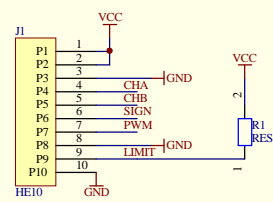

0 1.0 2.0 3.0 4.0 5.0

6.0

5.0

4.0

3.0

2.0

1.0

0

WISIRC			
ENGINEER: Bruno RUFIER bruno.rufier@free.fr	TITLE: Carte HCTL1100		
	PART NO.:	REV: V1	DATE: 15/02/2003
FILE NAME: One_Motor	LAYER:	GERBER:	

1.0

2.0

3.0

4.0

5.0

WISIRC		
ENGINEER: Bruno RUFIER bruno.rufier@free.fr	TITLE: Carte HCTL1100	
	PART NO.:	REV: V1
FILE NAME: One_Motor	DATE: 15/02/2003	GERBER: