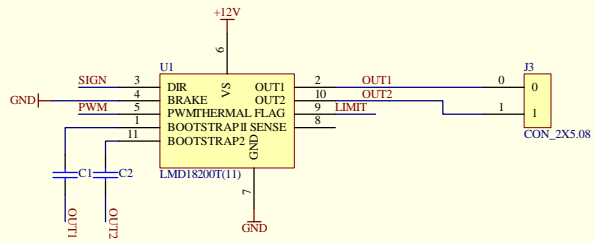

WISIRC			
ENGINEER: Bruno RUFIER bruno.rufier@free.fr	TITLE: Carte HCTL1100		
	PART NO.:	REV: V1	DATE: 15/02/2003
FILE NAME: One_Motor	LAYER:	GERBER:	

1.0

2.0

3.0

4.0

5.0

WISIRC		
ENGINEER: Bruno RUFIER bruno.rufier@free.fr	TITLE: Carte HCTL1100	
	PART NO.:	REV: V1
FILE NAME: One_Motor	DATE: 15/02/2003	GERBER: